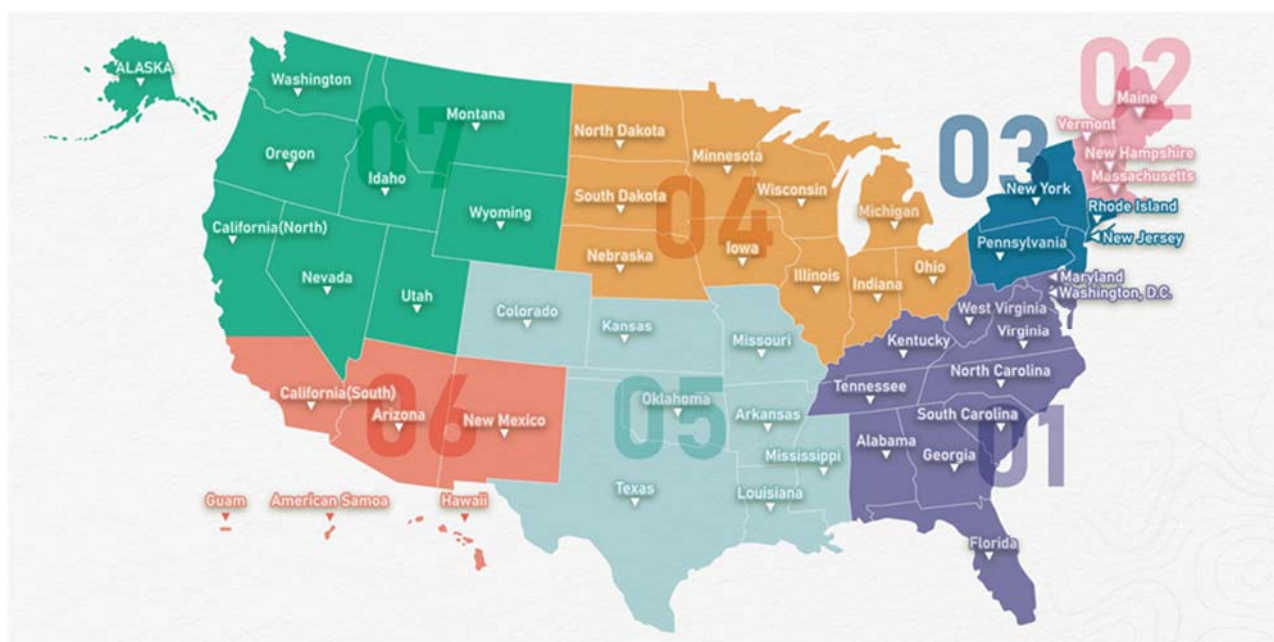

The Seven MOE Education Divisions in the U.S.

	Office	Service Areas (States)
01	Education Division, Taipei Economic and Cultural Representative Office in the United States - Email: usa@mail.moe.gov.tw - Tel: +1-202-895 1918	AL 、 FL 、 GA 、 KY 、 NC 、 SC 、 TN 、 DC 、 MD 、 VA 、 WV 、 DE
02	Education Division, Taipei Economic and Cultural Office in Boston - Email: boston@mail.moe.gov.tw - Tel: +1-617-737 2050	ME 、 MA 、 NH 、 RI 、 VT
03	Education Division, Taipei Economic and Cultural Office in New York - Email: newyork@mail.moe.gov.tw - Tel: +1-212-317 7388	CT 、 NJ 、 NY 、 PA
04	Education Division, Taipei Economic and Cultural Office in Chicago - Email: chicago@mail.moe.gov.tw - Tel: +1-312-616 0805	IL 、 IN 、 IA 、 MI 、 MN 、 OH 、 WI 、 NE 、 ND 、 SD
05	Education Division, Taipei Economic and Cultural Office in Houston - Email: houston@mail.moe.gov.tw - Tel: +1-713-871 0851	AR 、 LA 、 MS 、 OK 、 TX 、 CO 、 KS 、 MO
06	Education Division, Taipei Economic and Cultural Office in Los Angeles - Email: losangeles@mail.moe.gov.tw - Tel: +1-213-385 0512	CA(South) 、 HI 、 GU 、 AS 、 AZ 、 NM
07	Education Division, Taipei Economic and Cultural Office in San Francisco - Email: sanfrancisco@mail.moe.gov.tw - Tel: +1-415-398 4979	CA(North) 、 NV 、 UT 、 AK 、 ID 、 MT 、 OR 、 WA 、 WY